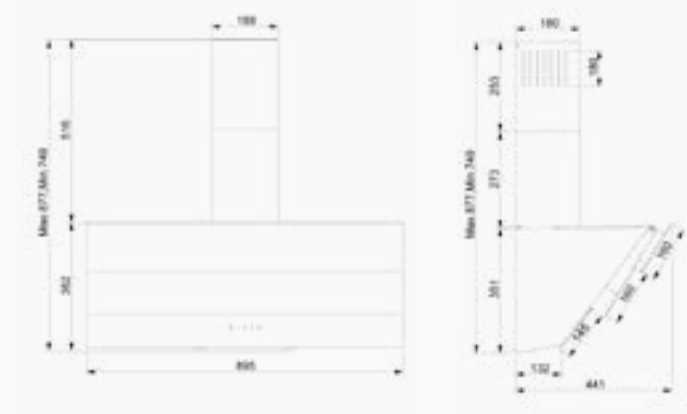

Technical Drawing

Variations

Control Type

- Push-Button
- Touch-Screen
- 7 Segment Touch-Screen

Color

- Black
- Cream
- White
- Grey

Filter Color

- Black
- Metal