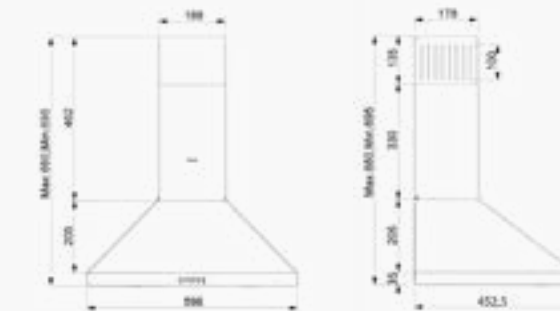

Technical Drawing

Variations

Control Types

Push Button

Color

- ☐ Black
- ☐ Black+
- ☐ White
- ☐ White+
- ☐ Cream
- ☐ Cream+
- ☐ Grey
- ☐ Grey+
- ☐ Inox
- ☐ Inox+
- ☒ Red
- ☐ Brown

Filter Color

- ☐ Black
- ☐ Metal