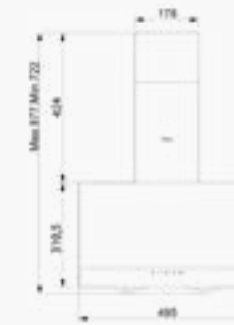

Max Flow
300 m3/h

Max. Voice Power
63 dB

Lighting Type
2x1W led lighting

Total Power
102 W

Filter
3 layered cassette filter
+optional carbon filter

Technical Drawing

Variations

Control Type