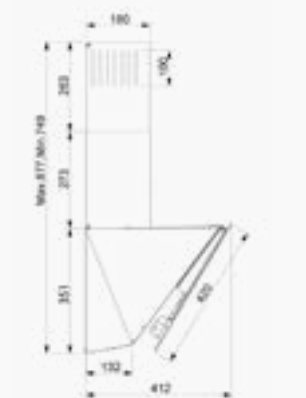

Chimney Outlet
Ø150 mm

Max. Voice Power
59 dB

Total Power
117 W

Max Flow
550 m3/h

Lighting Type
2x1W led lighting

Filter
3 layered cassette filter
+optional carbon filter

Technical Drawing

Variations