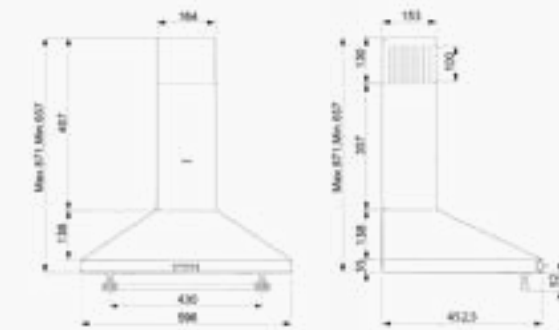

Technical Drawing

Variations

Control Types

Push Button

Color

Bar Color

Filter Color