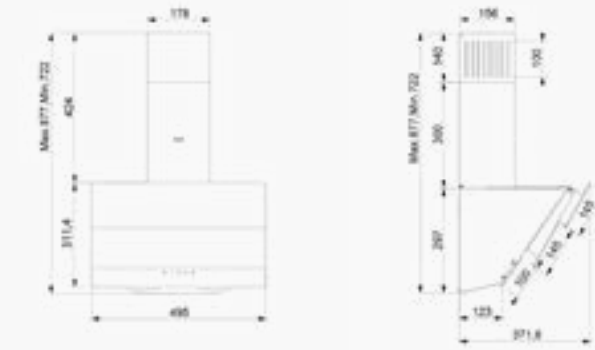

Technical Drawing

Variations

Control Type

Push-Button

Touch-Screen

Color

- Black
- Cream
- White
- Grey

Filter Color

- Black
- Metal