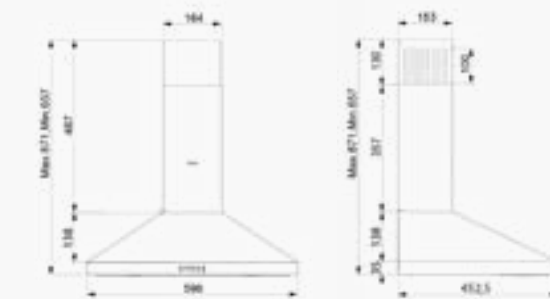

Technical Specifications

Chimney Outlet
Ø120 mm

Max Flow
300 m3/h

Max. Voice Power
63 dB

Lighting Type
2x1W led lighting

Total Power
102 W

Filter
3 layered cassette filter
+Optional carbon filter

Technical Drawing