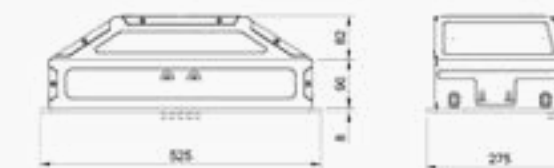

Technical Drawing