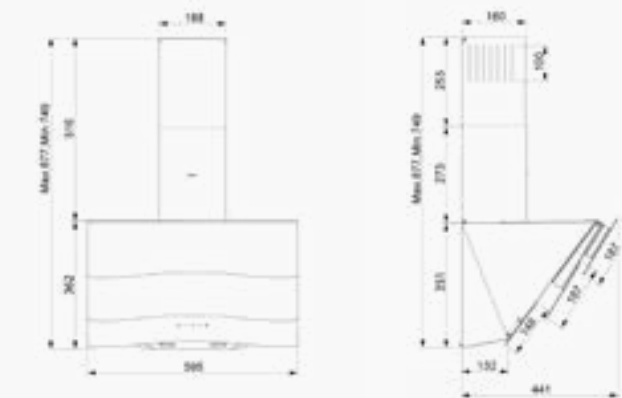

Technical Drawing

Variations

Control Types

Touch-Screen

7 Segment Touch-Screen

Color

- Black
- Cream
- White
- Grey

Filter Color

- Black
- Metal