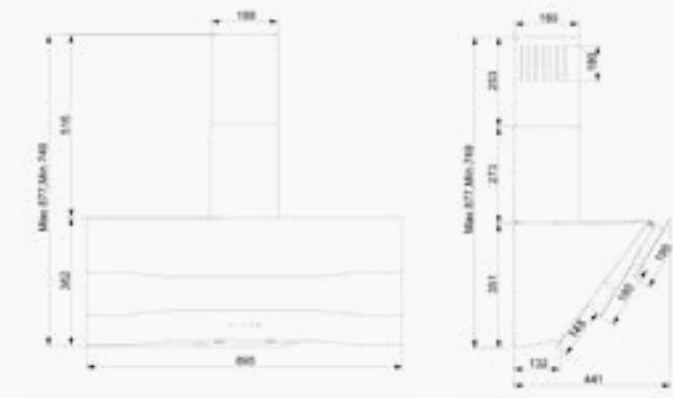

Technical Specifications

Chimney Outlet
Ø150 mm

Max Flow
550 m3/h

Max. Voice Power
59 dB

Lighting Type
2x1W led lighting

Total Power
117 W

Filter
3 layered cassette filter
+optional carbon filter

Technical Drawing