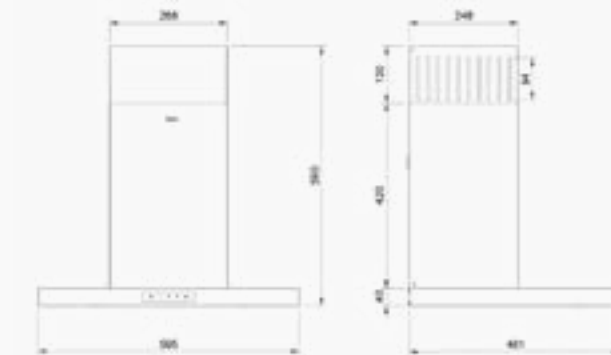

Technical Drawing

Variations

Control Types

Touch Screen

Color

Black

White

Cream

Grey

Inox

Red

Brown

Filter Color

Black

Metal