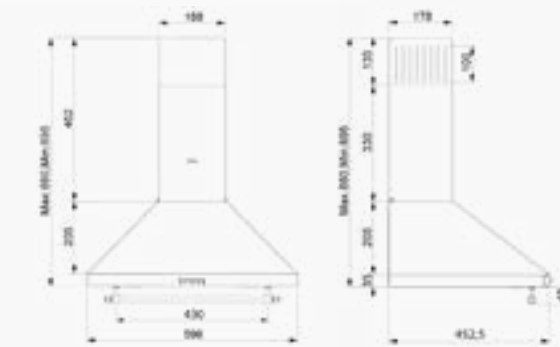

Technical Drawing

Variations

Control Types

Push Button

Color

- ☒ Black
- ☐ White
- ☒ Cream
- ☐ Grey
- ☐ Inox

Bar Color

- ☐ Grey
- ☒ Orange
- ☒ Gold

Filter Color

- ☒ Black
- ☐ Metal