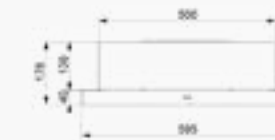

Technical Drawing