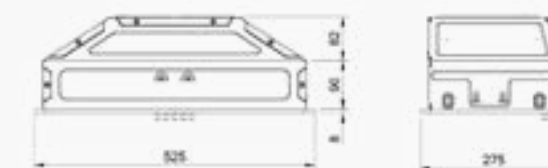

Technical Drawing