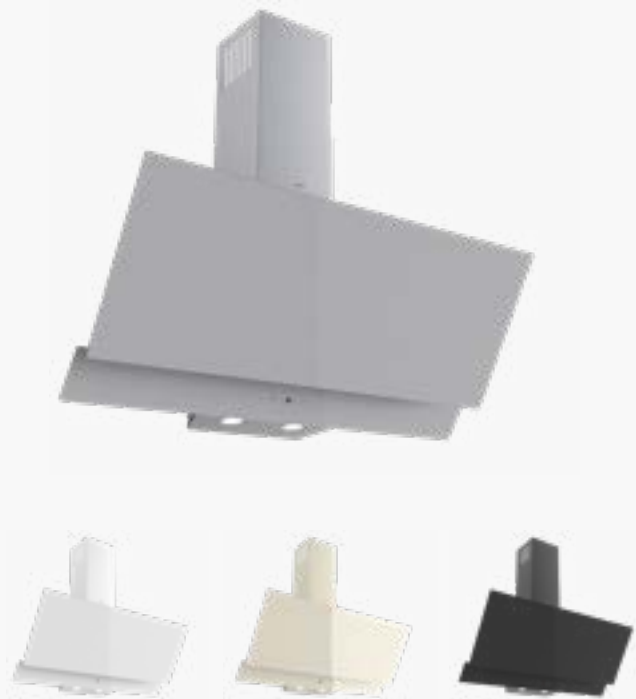

D002 90 cm Models

D002 90 cm Models

Angled Inclined - Double Glazed 7 Segment Touch Screen