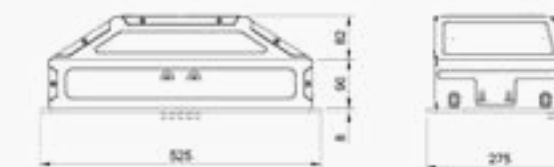

Technical Drawing