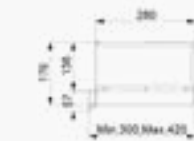

Technical Drawing