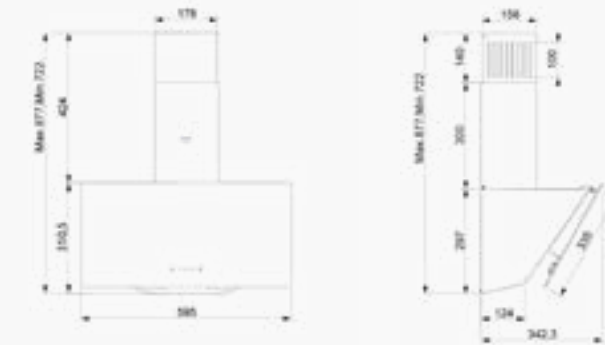

Technical Specifications

Chimney Outlet
Ø120 mm

Max Flow
300 m³/h

Max. Voice Power
63 dB

Lighting Type
2x1W led lighting

Total Power
102 W

Filter
3 layered cassette filter
+optional carbon filter

Technical Drawing