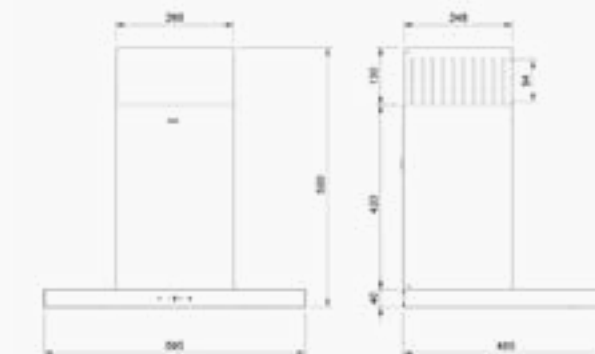

Technical Drawing

Variations

Control Types

7 Segment Touch Screen

Color

Black

White

Cream

Grey

Inox

Red

Brown

Filter Color

Black

Metal