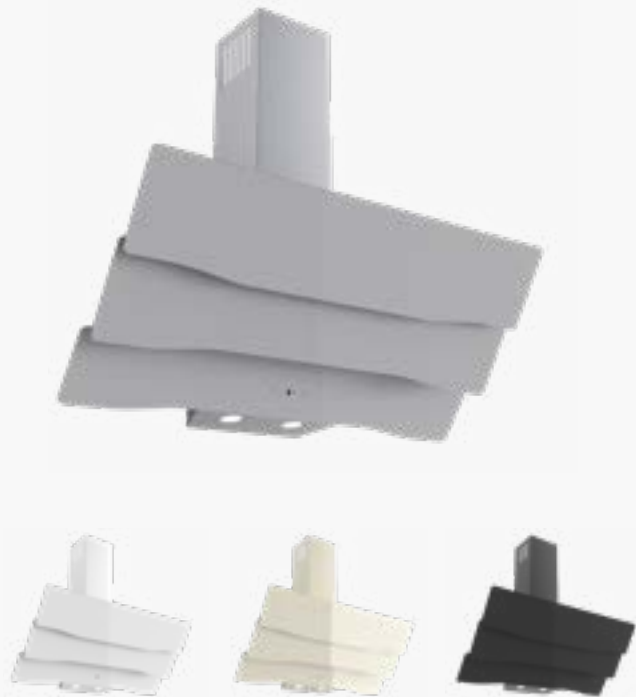

D002 90 cm Models

D002 90 cm Models

Angled Inclined - Asymmetric
Triple Glazed
7 Segment Touch Screen