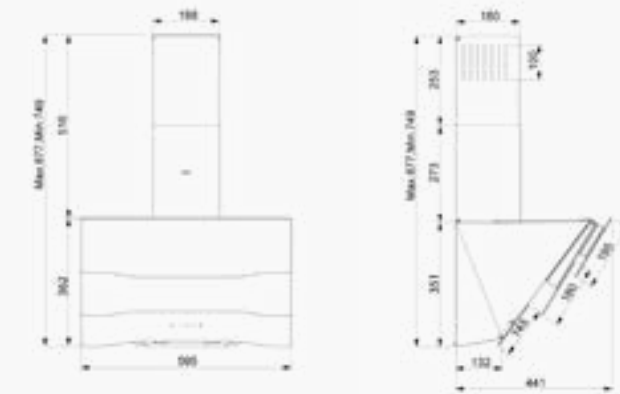

Chimney Outlet
Ø150 mm

Max Flow
550 m3/h

Max. Voice Power
59 dB

Lighting Type
2x1W led lighting

Total Power
117 W

Filter
3 layered cassette filter
+optional carbon filter

Technical Drawing

Variations