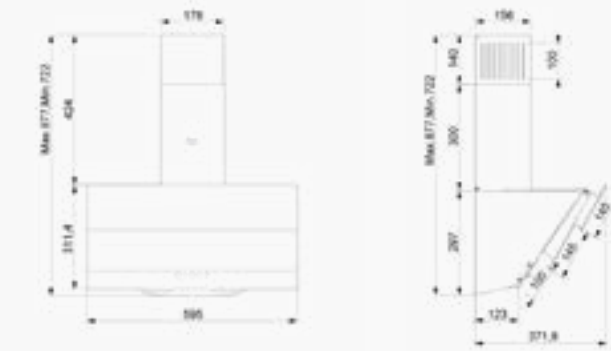

Technical Drawing

Variations

Control Type

Push-Button

Touch-Screen

7 Segment Touch-Screen

Color

Filter Color