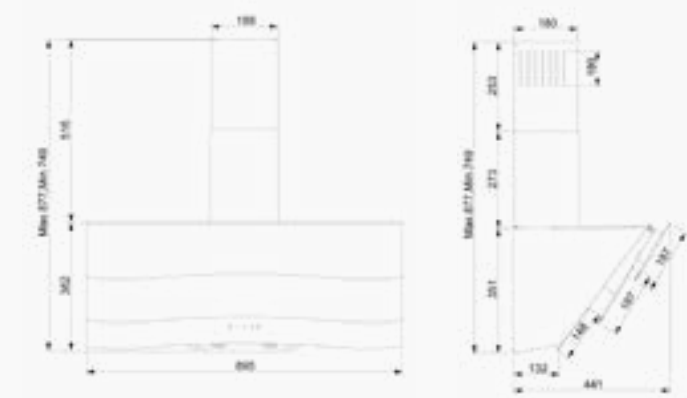

Technical Drawing

Variations

Control Types

- Touch-Screen
- 7 Segment Touch-Screen

Color

- Black
- Cream
- White
- Grey

Filter Color

- Black
- Metal