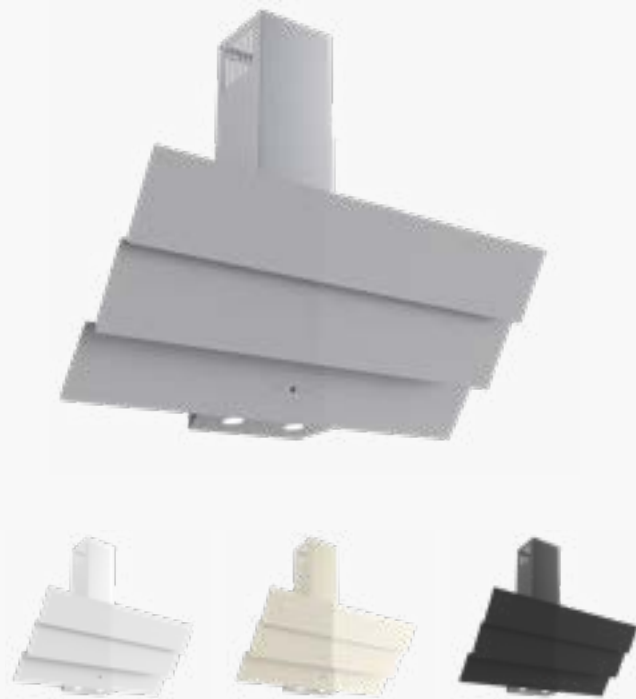

D002 90 cm Models

D002 90 cm Models

Angled Inclined - Triple Glazed 7 Segment Touch Screen