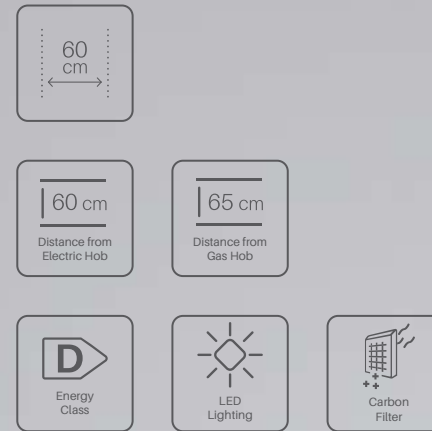

Push-Button

Touch-Screen

7 Segment Touch-Screen

Color

- Black
- Cream
- White
- Grey

Filter Color

- Black
- Metal

D002 Angled Inclined Hood

Triple Glazed 60 cm

Technical Specifications

Chimney Outlet
Ø150 mm

Max Flow
550 m³/h

Max. Voice Power
59 dB

Lighting Type
2x1W led lighting

Total Power
117 W

Filter
3 layered cassette filter
+optional carbon filter