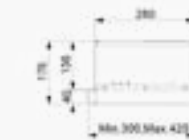

Technical Drawing