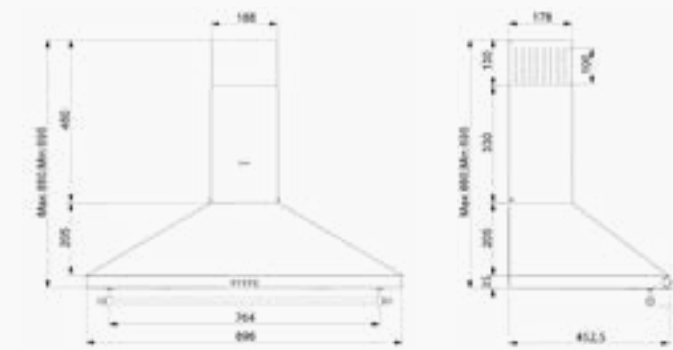

Technical Drawing

Variations

Control Types

Push Button

Color

Bar Color

Filter Color