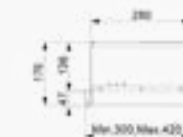

Lighting Type

2x1W led lighting

Total Power

102 W

Filter

3 layered cassette filter
+Optional carbon filter

Technical Drawing

Variations