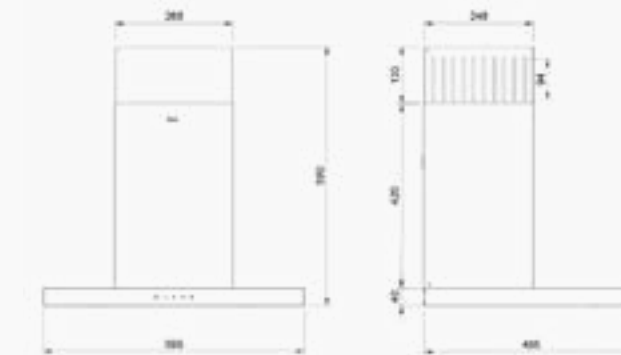

Technical Drawing

Variations

Control Types

Touch Screen

Color

Black

White

Cream

Grey

Inox

Red

Brown

Filter Color

Black

Metal