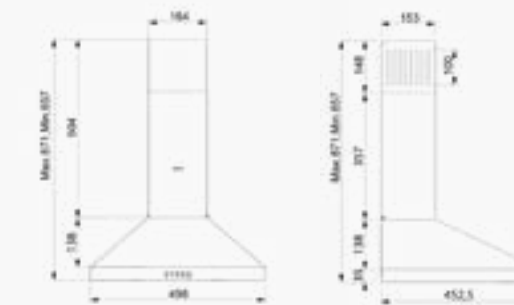

Technical Drawing

Variations

Control Types

Push Button

Color

- ☐ Black
- ☐ Black+
- ☐ White
- ☐ White+
- ☐ Cream
- ☐ Cream+
- ☐ Grey
- ☐ Grey+
- ☐ Inox
- ☐ Inox+
- ☐ Red
- ☐ Brown
- **Filter Color**
- ☐ Black
- ☐ Metal