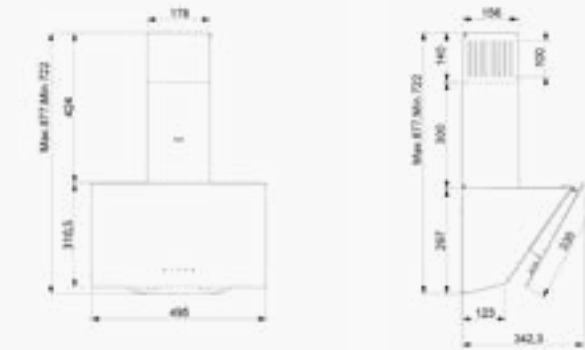

Technical Specifications

Chimney Outlet
Ø120 mm

Max Flow
300 m³/h

Max. Voice Power
63 dB

Lighting Type
2x1W led lighting

Total Power
102 W

Filter
3 layered cassette filter
+optional carbon filter

Technical Drawing