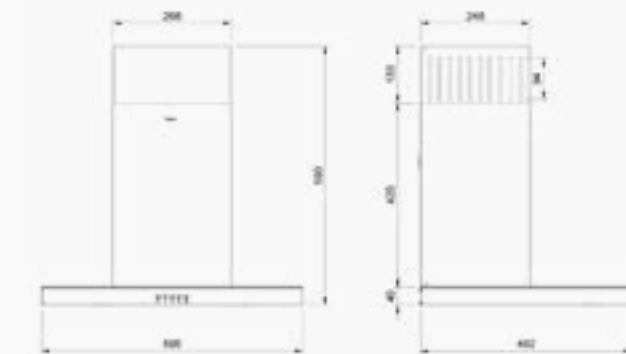

Technical Drawing

Variations

Control Types

Push Button

Color

- ☐ Black
- ☐ Black+
- ☐ White
- ☐ White+
- ☐ Cream
- ☐ Cream+
- ☐ Grey
- ☐ Grey+
- ☐ Inox
- ☐ Inox+
- ☐ Red
- ☐ Brown

Filter Color

- ☐ Black
- ☐ Metal