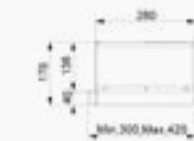

Chimney Outlet
Ø120 mm

Max Flow
300 m3/h

Max. Voice Power
59 dB

Lighting Type
2x1W led lighting

Total Power
102 W

Filter
3 layered cassette filter
+Optional carbon filter

Technical Drawing

Variations