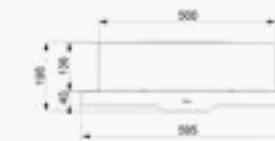

Technical Drawing