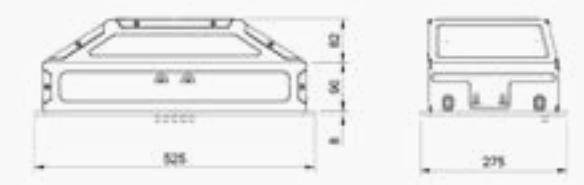

Technical Drawing