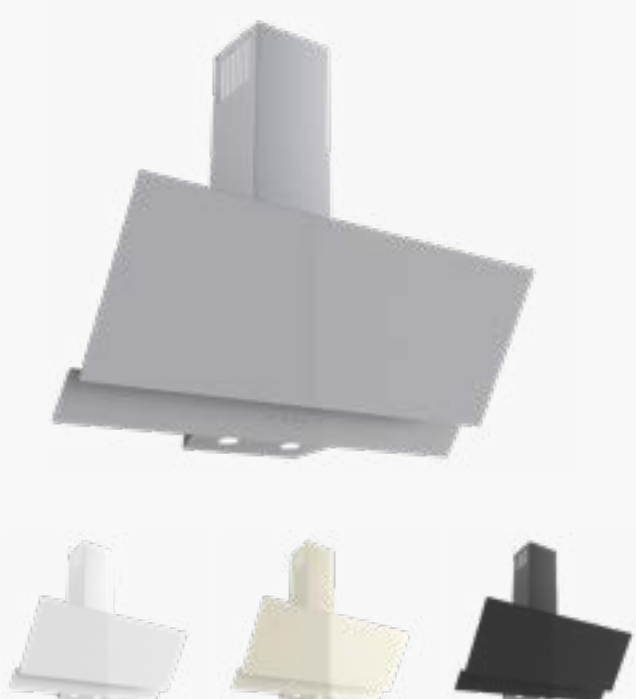

D002 90 cm Models

D002 90 cm Models

Angled Inclined - Double Glazed Touch Screen