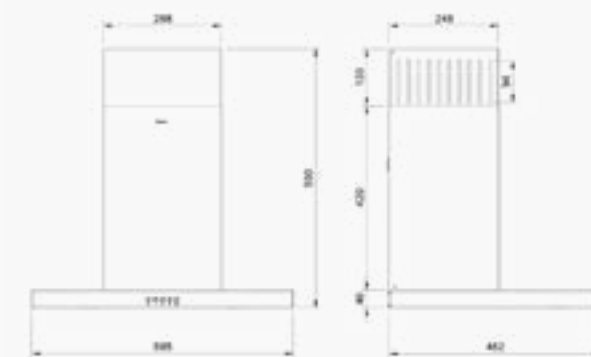

Technical Drawing

Variations

Control Types

Push Button

Color

Black Black+

White White+

Cream Cream+

Grey Grey+

Inox Inox+

Red

Brown

Filter Color

Black Metal