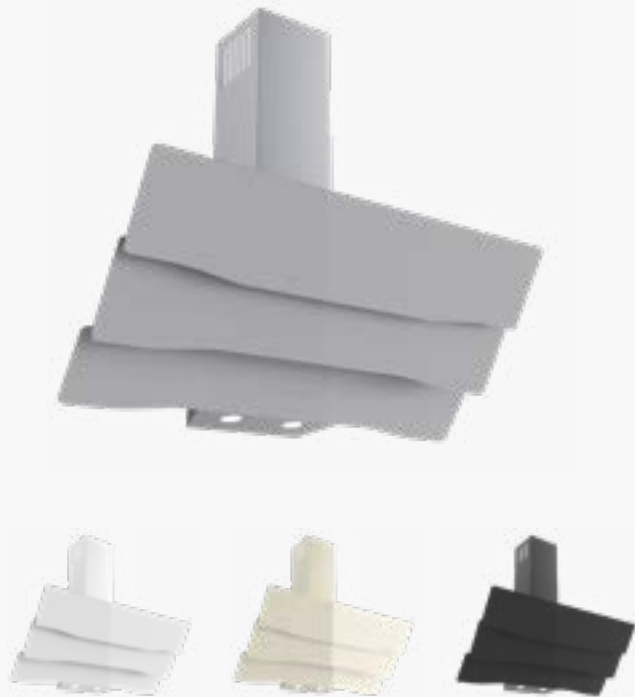

D002 90 cm Models

D002 90 cm Models

Angled Inclined - Asymmetric
Triple Glazed
Touch Screen