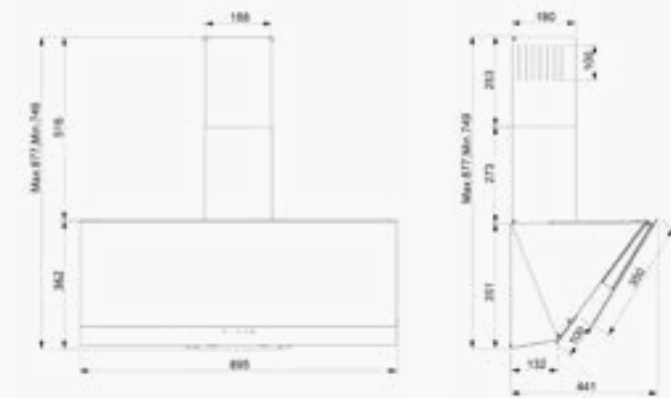

Technical Specifications

Chimney Outlet
Ø150 mm

Max Flow
550 m³/h

Max. Voice Power
59 dB

Lighting Type
2x1W led lighting

Total Power
117 W

Filter
3 layered cassette filter
+optional carbon filter

Technical Drawing