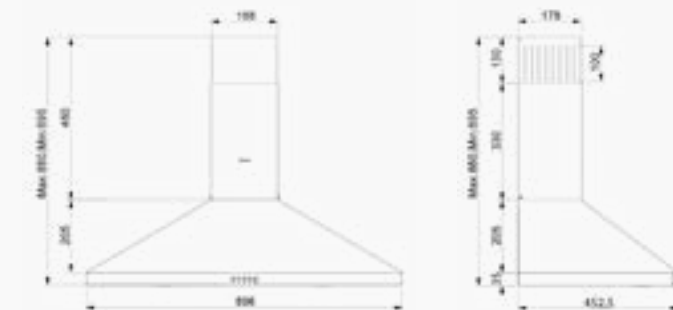

Technical Drawing

Variations

Control Types

Push Button

Color

- ☐ Black
- ☐ Black+
- ☐ White
- ☐ White+
- ☐ Cream
- ☐ Cream+
- ☐ Grey
- ☐ Grey+
- ☐ Inox
- ☐ Inox+
- ☒ Red
- ☐ Brown

Filter Color

- ☐ Black
- ☐ Metal