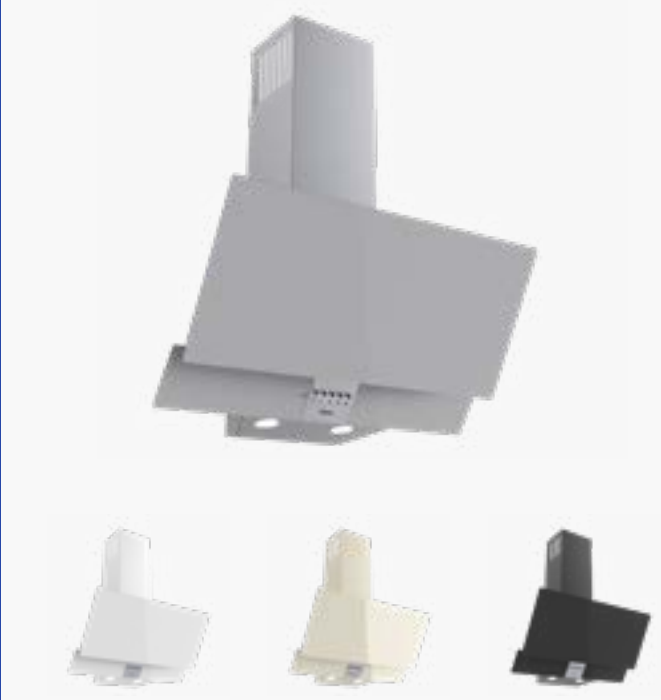

D001 60 cm Models

D001 60 cm Models

Angled Inclined - Double Glazed
Push Button
with a Inox Decor