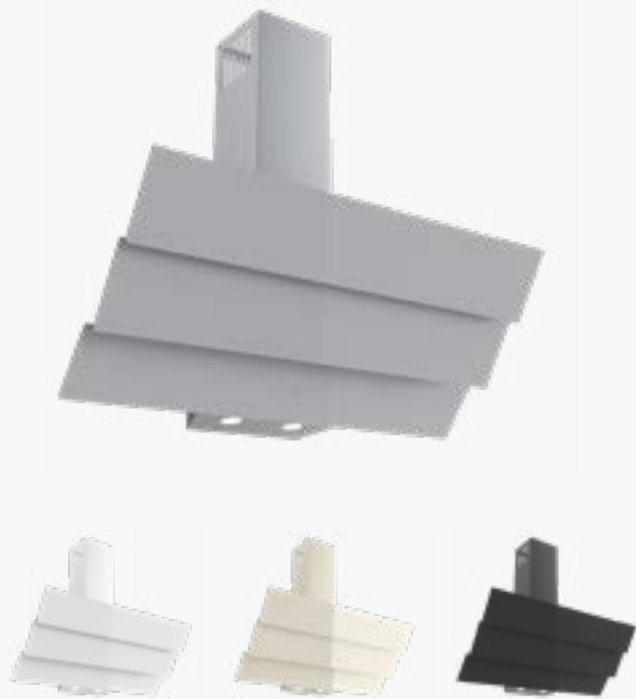

D002 90 cm Models

D002 90 cm Models

Angled Inclined - Triple Glazed Touch Screen