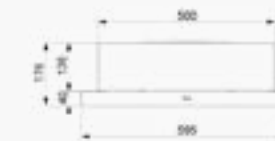

Chimney Outlet
Ø120 mm

Max Flow
300 m3/h

Max. Voice Power
59 dB

Lighting Type
2x1W led lighting

Total Power
102 W

Filter
3 layered cassette filter
+Optional carbon filter

Technical Drawing

Variations