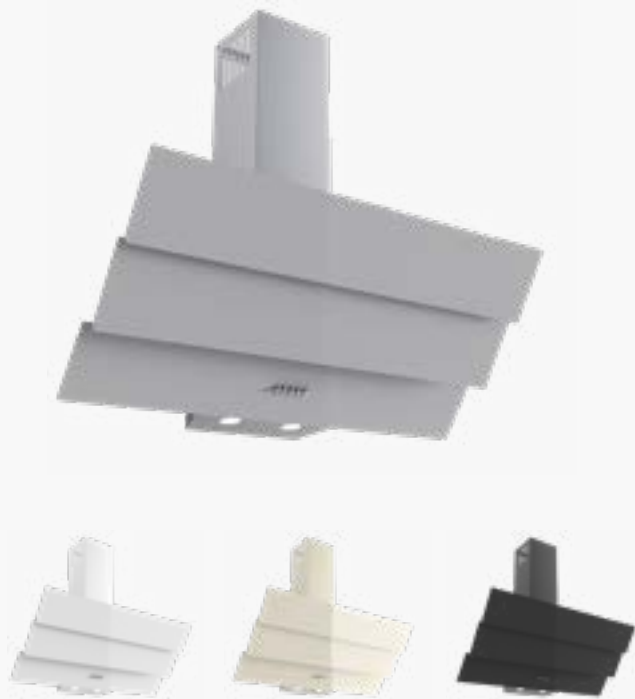

D002 90 cm Models

D002 90 cm Models

Angled Inclined - Triple Glazed Push Button