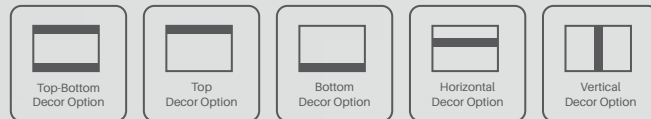

Decor Alternatives

To carry general customization options to the next level, some devices from our product range with the inox details can be presented with the add-ons that are listed on the right side. Products that are available with these inox details which are perfect for unique touch and mobility will be indicated. Products with decor options are marked with the icon in the figure.

Products with decor option are marked with the icon in the figure.