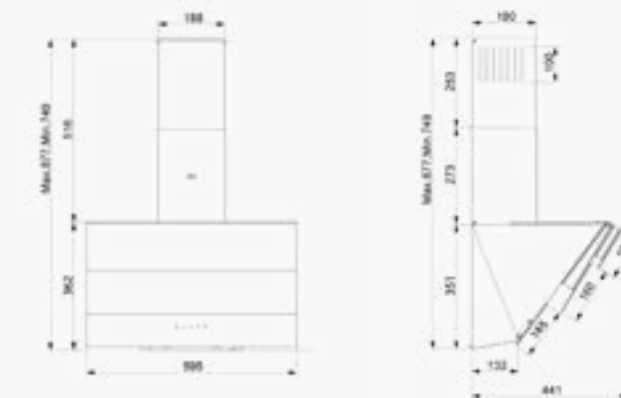

Technical Drawing

Variations

Control Type

Push-Button

Touch-Screen

7 Segment Touch-Screen

Color

Filter Color