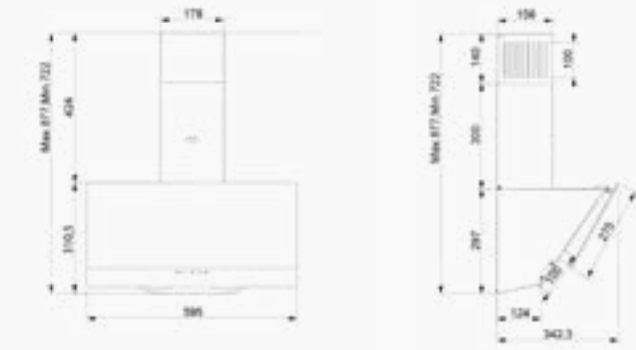

Technical Drawing

Variations

Control Type

Push-Button

Touch-Screen

7 Segment Touch-Screen

Color

Filter Color