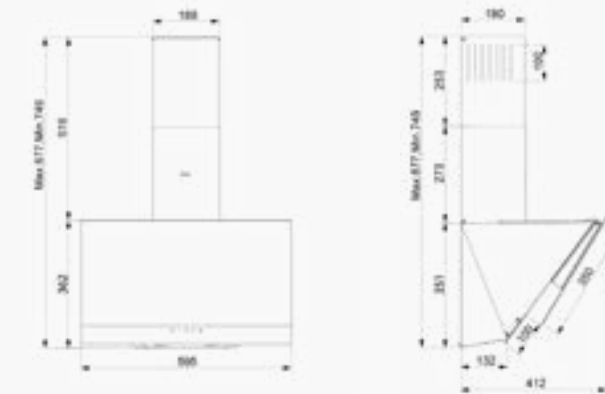

Technical Drawing

Variations

Control Type

Push-Button

Touch-Screen

7 Segment Touch-Screen

Color

- Black
- Cream
- White
- Grey

Filter Color

- Black
- Metal