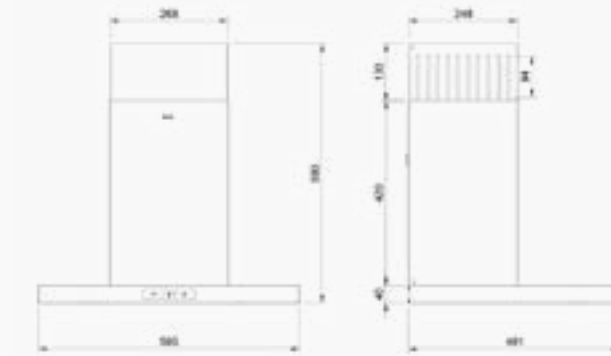

Technical Drawing

Variations

Control Types

7 Segment Touch Screen

Color

Black

White

Cream

Grey

Inox

Red

Brown

Filter Color

Black

Metal