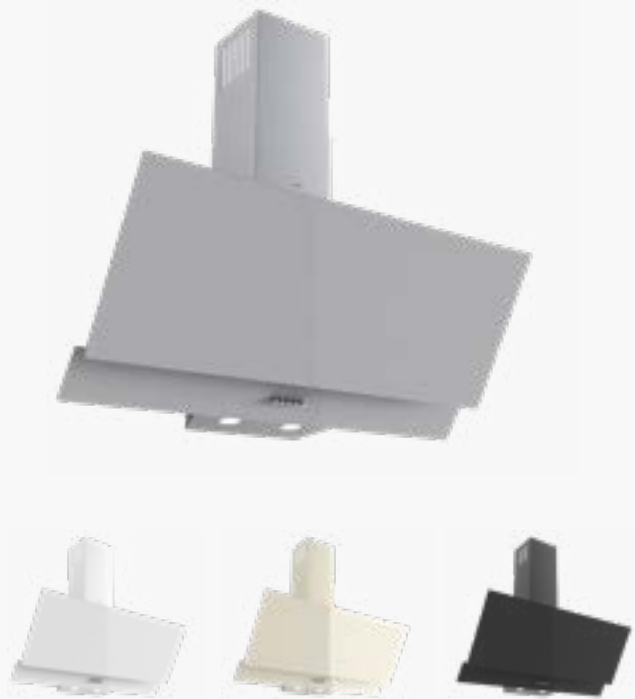

D002 90 cm Models

D002 90 cm Models

Angled Inclined - Double Glazed Push Button