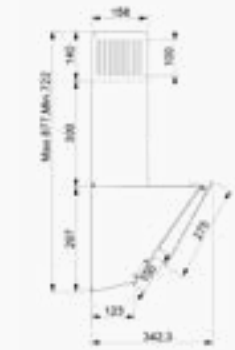

Max Flow
300 m3/h

Max. Voice Power
63 dB

Lighting Type
2x1W led lighting

Total Power
102 W

Filter
3 layered cassette filter
+optional carbon filter

Technical Drawing

Variations

Control Type