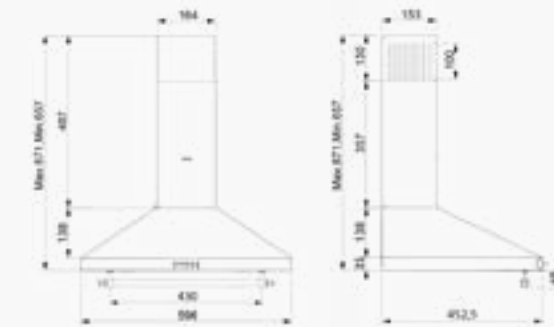

Technical Specifications

Chimney Outlet
Ø120 mm

Max Flow
300 m3/h

Max. Voice Power
63 dB

Lighting Type
2x1W led lighting

Total Power
102 W

Filter
3 layered cassette filter
+Optional carbon filter

Technical Drawing